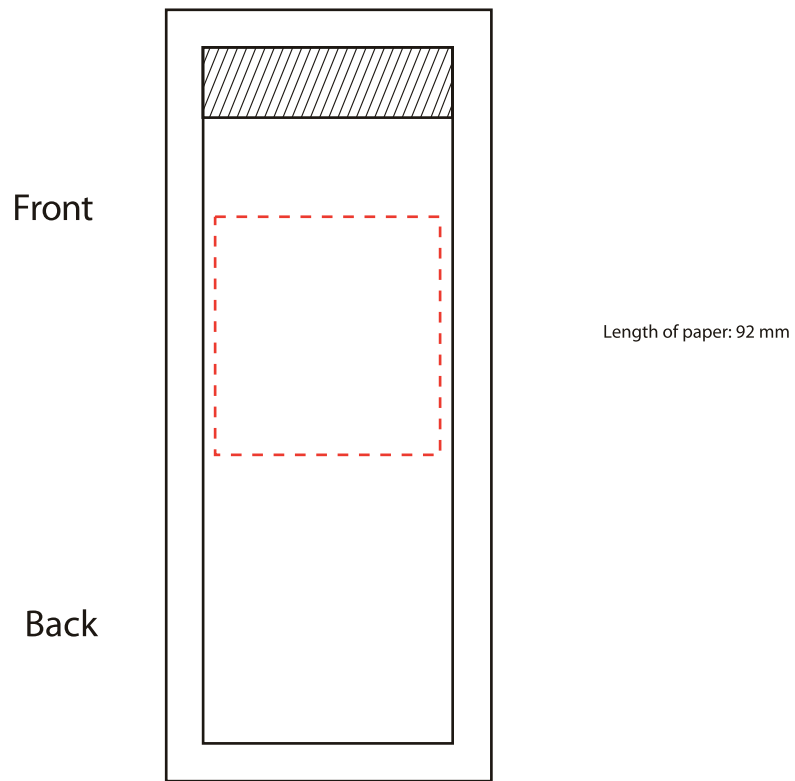

Width of paper: 33 mm

Showing front side, size around 30 x 30 mm
(suitable for logo)

Glue area